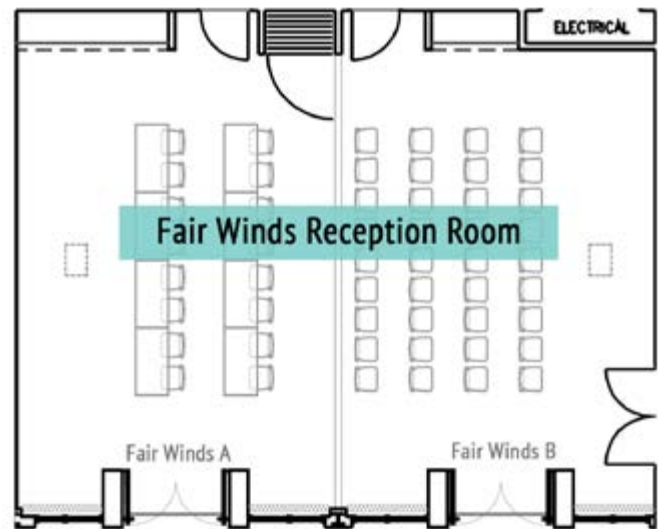

GUY HARVEY RESORT EVENT SPACE CAPACITIES AND DIAGRAMS

Nautilus Ballroom Capacities Square Feet: 2400

- Wedding Reception: 150
- Banquet: 160
- Reception: 250
- Classroom: 100
- Theater: 180

Fair Winds Reception Capacities Square Feet: 1200

- Wedding Reception: 40
- Banquet: 60
- Reception: 80
- Classroom: 24
- Theater: 60

Fair Winds (Divided) Capacities Square Feet: 600

- Wedding Reception: 20
- Banquet: 30
- Reception: 40
- Classroom: 12
- Theater: 30

Nautilus Ballroom, Pre-Function Area and Terrace Diagram

Fair Winds Reception Room Diagram

CONTACT SALES & CATERING (904) 471-2555
sales@guyharveyresortstaugustinebeach.com
 860 A1A Beach Blvd. St. Augustine Beach FL 32080
guyharveyresortstaugustinebeach.com