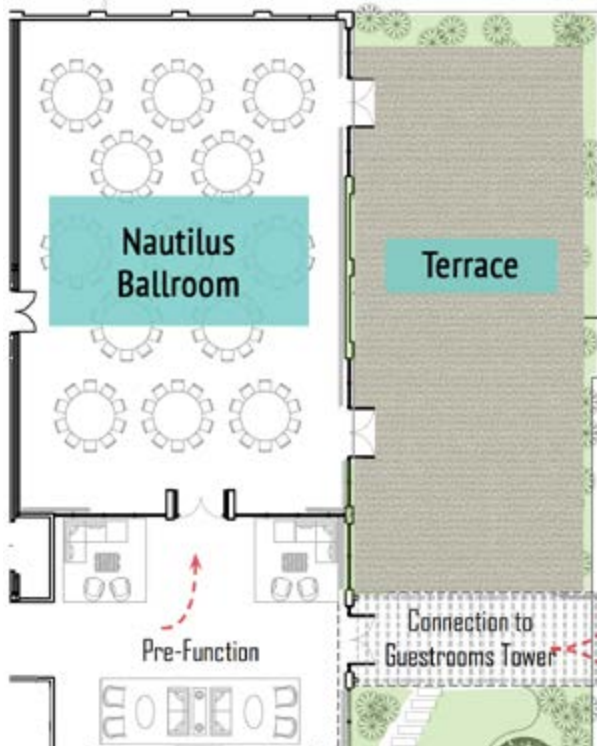

Nautilus Ballroom, Pre-Function Area and Terrace Diagram